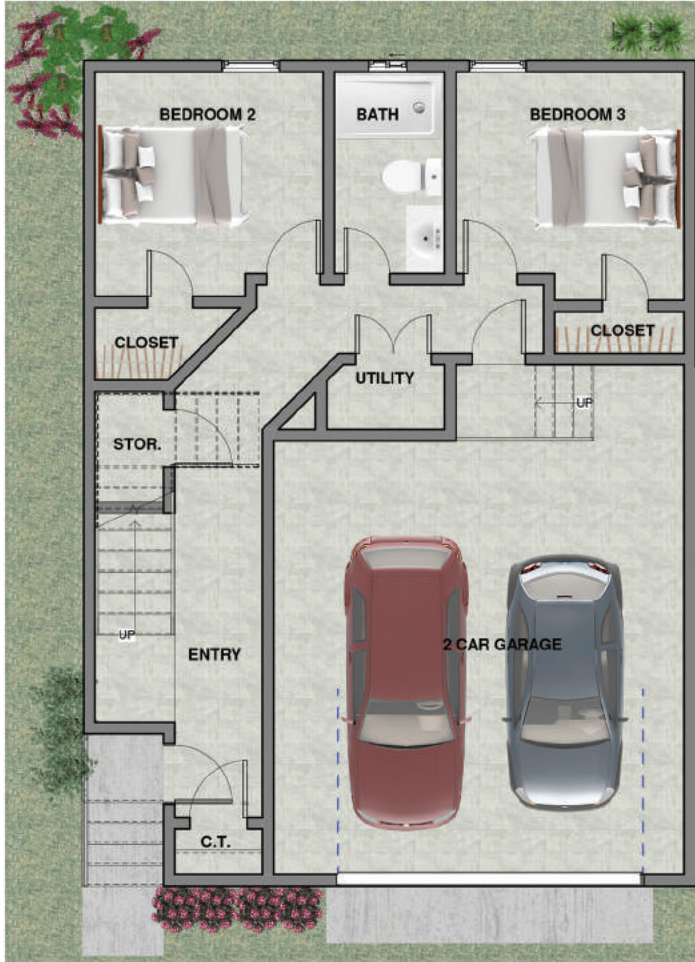

CYPRESS VILLAS

NEW DEVELOPMENT BY AWARD WINNING BUILDER:
LEGION CUSTOM HOME BUILDERS

STARTING AT \$ 259,900
3 BEDROOMS | 2.5 BATHROOM | 1432 SQFT

Cypress Villas

FLOOR PLAN

3
BEDROOMS

2.5
BATHROOMS

1432
SQUARE FEET

FIRST FLOOR PLAN

SECOND FLOOR PLAN

LEGION DEVELOPMENTS

1. Kerrwood Estates
9422 Kerrwood
Starting at \$250,000
Ready for move in
June 2020

2. Martin Street Grove
414 Martin Street
SOLD OUT

3. Marlive Square
9611 Marlive Lane
SOLD OUT