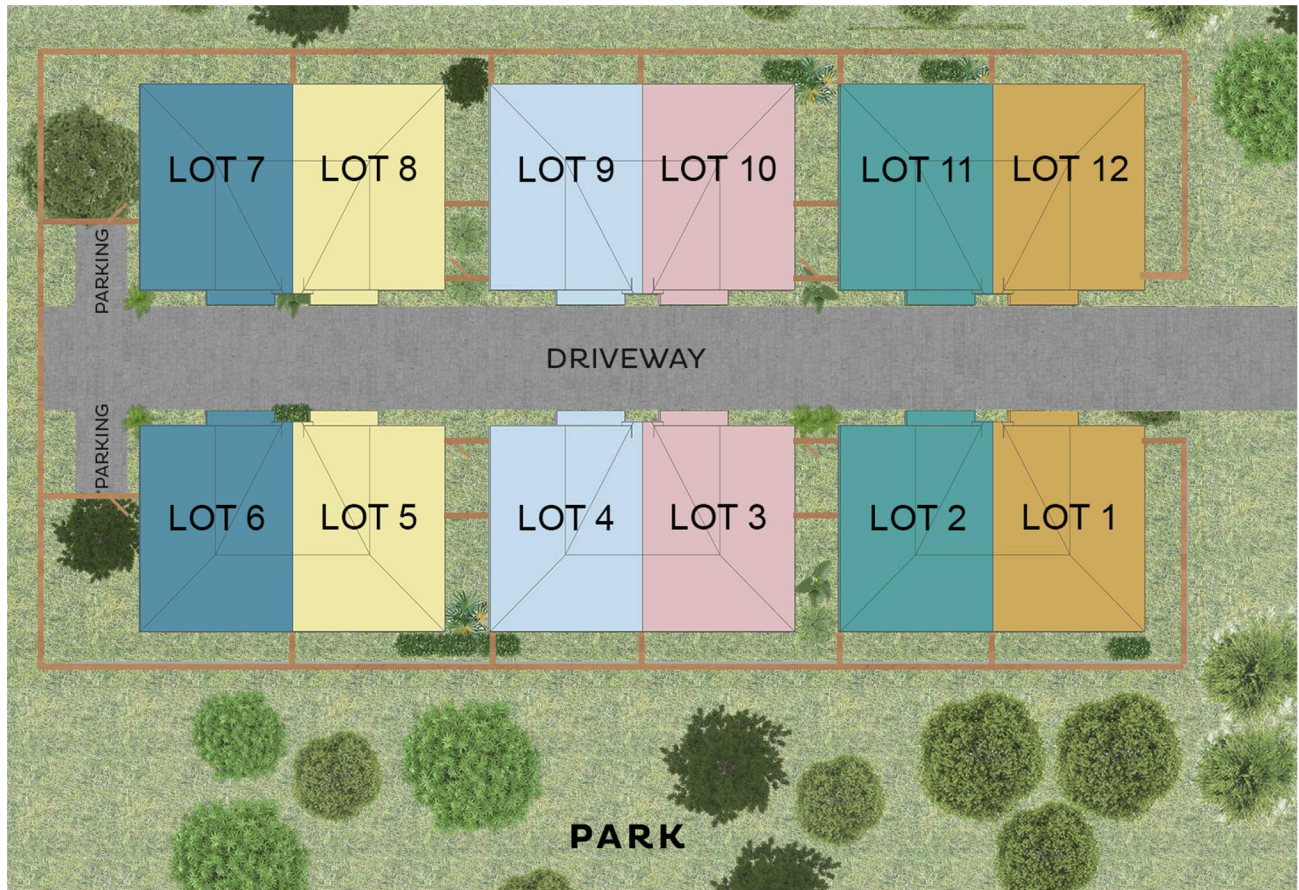

FIRST FLOOR PLAN

SECOND FLOOR PLAN

LEGION DEVELOPMENTS

1. Kerrwood Estates
9422 Kerrwood
Starting at \$250,000
Ready for move in
June 2020

2. Martin Street Grove
414 Martin Street
SOLD OUT

3. Marlive Square
9611 Marlive Lane
SOLD OUT

SITEPLAN & AVAILABILITY

🏠 Address	📏 Sqft	🛏 Beds	🚿 Baths	💰 Pricing	📄 Status
Lot 1 - 6037 Cypress Street	1432	3	2.5	\$264,900	Available
Lot 2 - 6035 Cypress Street	1432	3	2.5	\$259,900	Available
Lot 3 - 6033 Cypress Street	1432	3	2.5	\$259,900	Available
Lot 4 - 6031 Cypress Street	1432	3	2.5	\$259,900	Available
Lot 5 - 6029 Cypress Street	1432	3	2.5	\$259,900	Available
Lot 6 - 6027 Cypress Street	1432	3	2.5	\$274,900	Available
Lot 7 - 6023 Cypress Street	1432	3	2.5	\$274,900	Available
Lot 8 - 6021 Cypress Street	1432	3	2.5	\$259,900	Available
Lot 9 - 6019 Cypress Street	1432	3	2.5	\$259,900	Available
Lot 10 - 6017 Cypress Street	1432	3	2.5	\$259,900	Available
Lot 11 - 6015 Cypress Street	1432	3	2.5	\$259,900	Available
Lot 12 - 6013 Cypress Street	1432	3	2.5	\$264,900	Available