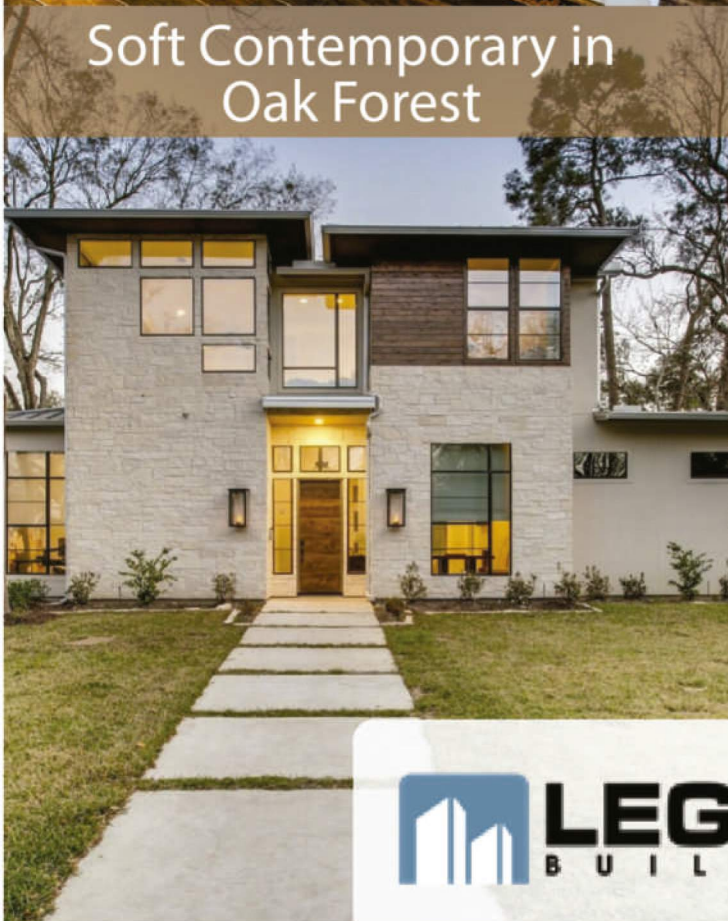

CYPRESS VILLAS

NEW DEVELOPMENT BY AWARD WINNING BUILDER:
LEGION CUSTOM HOME BUILDERS

STARTING AT \$ 259,900
3 BEDROOMS | 2.5 BATHROOM | 1432 SQFT

Cypress Villas

FLOOR PLAN

3
BEDROOMS

2.5
BATHROOMS

1432
SQUARE FEET

4. Cypress Villas
6013 Cypress
Ready for move in
November 2020

5. Griggs Estates
4113 Griggs
Ready for move in
November 2020

6. Hussion East End
1308 Hussion
SOLD OUT

French Creole Inspired Home in Medical Center

Traditional Bath

West University Home with a Mediterranean Feel

LEGION CUSTOM BUILDERS

Bellaire Kitchen of Dreams

Contemporary Afton Oaks Kitchen

Soft Contemporary in Oak Forest

Stunning Carrara Marble Bath