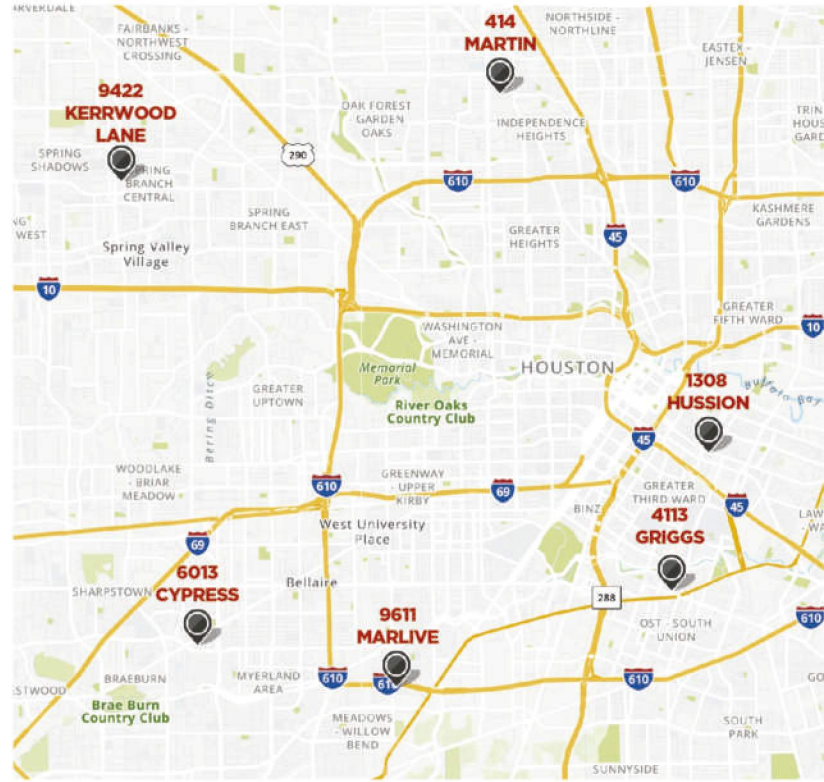

FIRST FLOOR PLAN

SECOND FLOOR PLAN

LEGION DEVELOPMENTS

1. Kerrwood Estates
9422 Kerrwood
Starting at \$250,000
Ready for move in
June 2020

2. Martin Street Grove
414 Martin Street
SOLD OUT

3. Marlive Square
9611 Marlive Lane
SOLD OUT

4. Cypress Villas
6013 Cypress
Ready for move in
November 2020

5. Griggs Estates
4113 Griggs
Ready for move in
November 2020

6. Hussion East End
1308 Hussion
SOLD OUT

French Creole Inspired Home in Medical Center

SITEPLAN & AVAILABILITY

🏠 Address	📏 Sqft	🛏 Beds	🚿 Baths	💰 Pricing	📄 Status
Lot 1 - 6037 Cypress Street	1432	3	2.5	\$264,900	Available
Lot 2 - 6035 Cypress Street	1432	3	2.5	\$259,900	Available
Lot 3 - 6033 Cypress Street	1432	3	2.5	\$259,900	Available
Lot 4 - 6031 Cypress Street	1432	3	2.5	\$259,900	Available
Lot 5 - 6029 Cypress Street	1432	3	2.5	\$259,900	Available
Lot 6 - 6027 Cypress Street	1432	3	2.5	\$274,900	Available
Lot 7 - 6023 Cypress Street	1432	3	2.5	\$274,900	Available
Lot 8 - 6021 Cypress Street	1432	3	2.5	\$259,900	Available
Lot 9 - 6019 Cypress Street	1432	3	2.5	\$259,900	Available
Lot 10 - 6017 Cypress Street	1432	3	2.5	\$259,900	Available
Lot 11 - 6015 Cypress Street	1432	3	2.5	\$259,900	Available
Lot 12 - 6013 Cypress Street	1432	3	2.5	\$264,900	Available